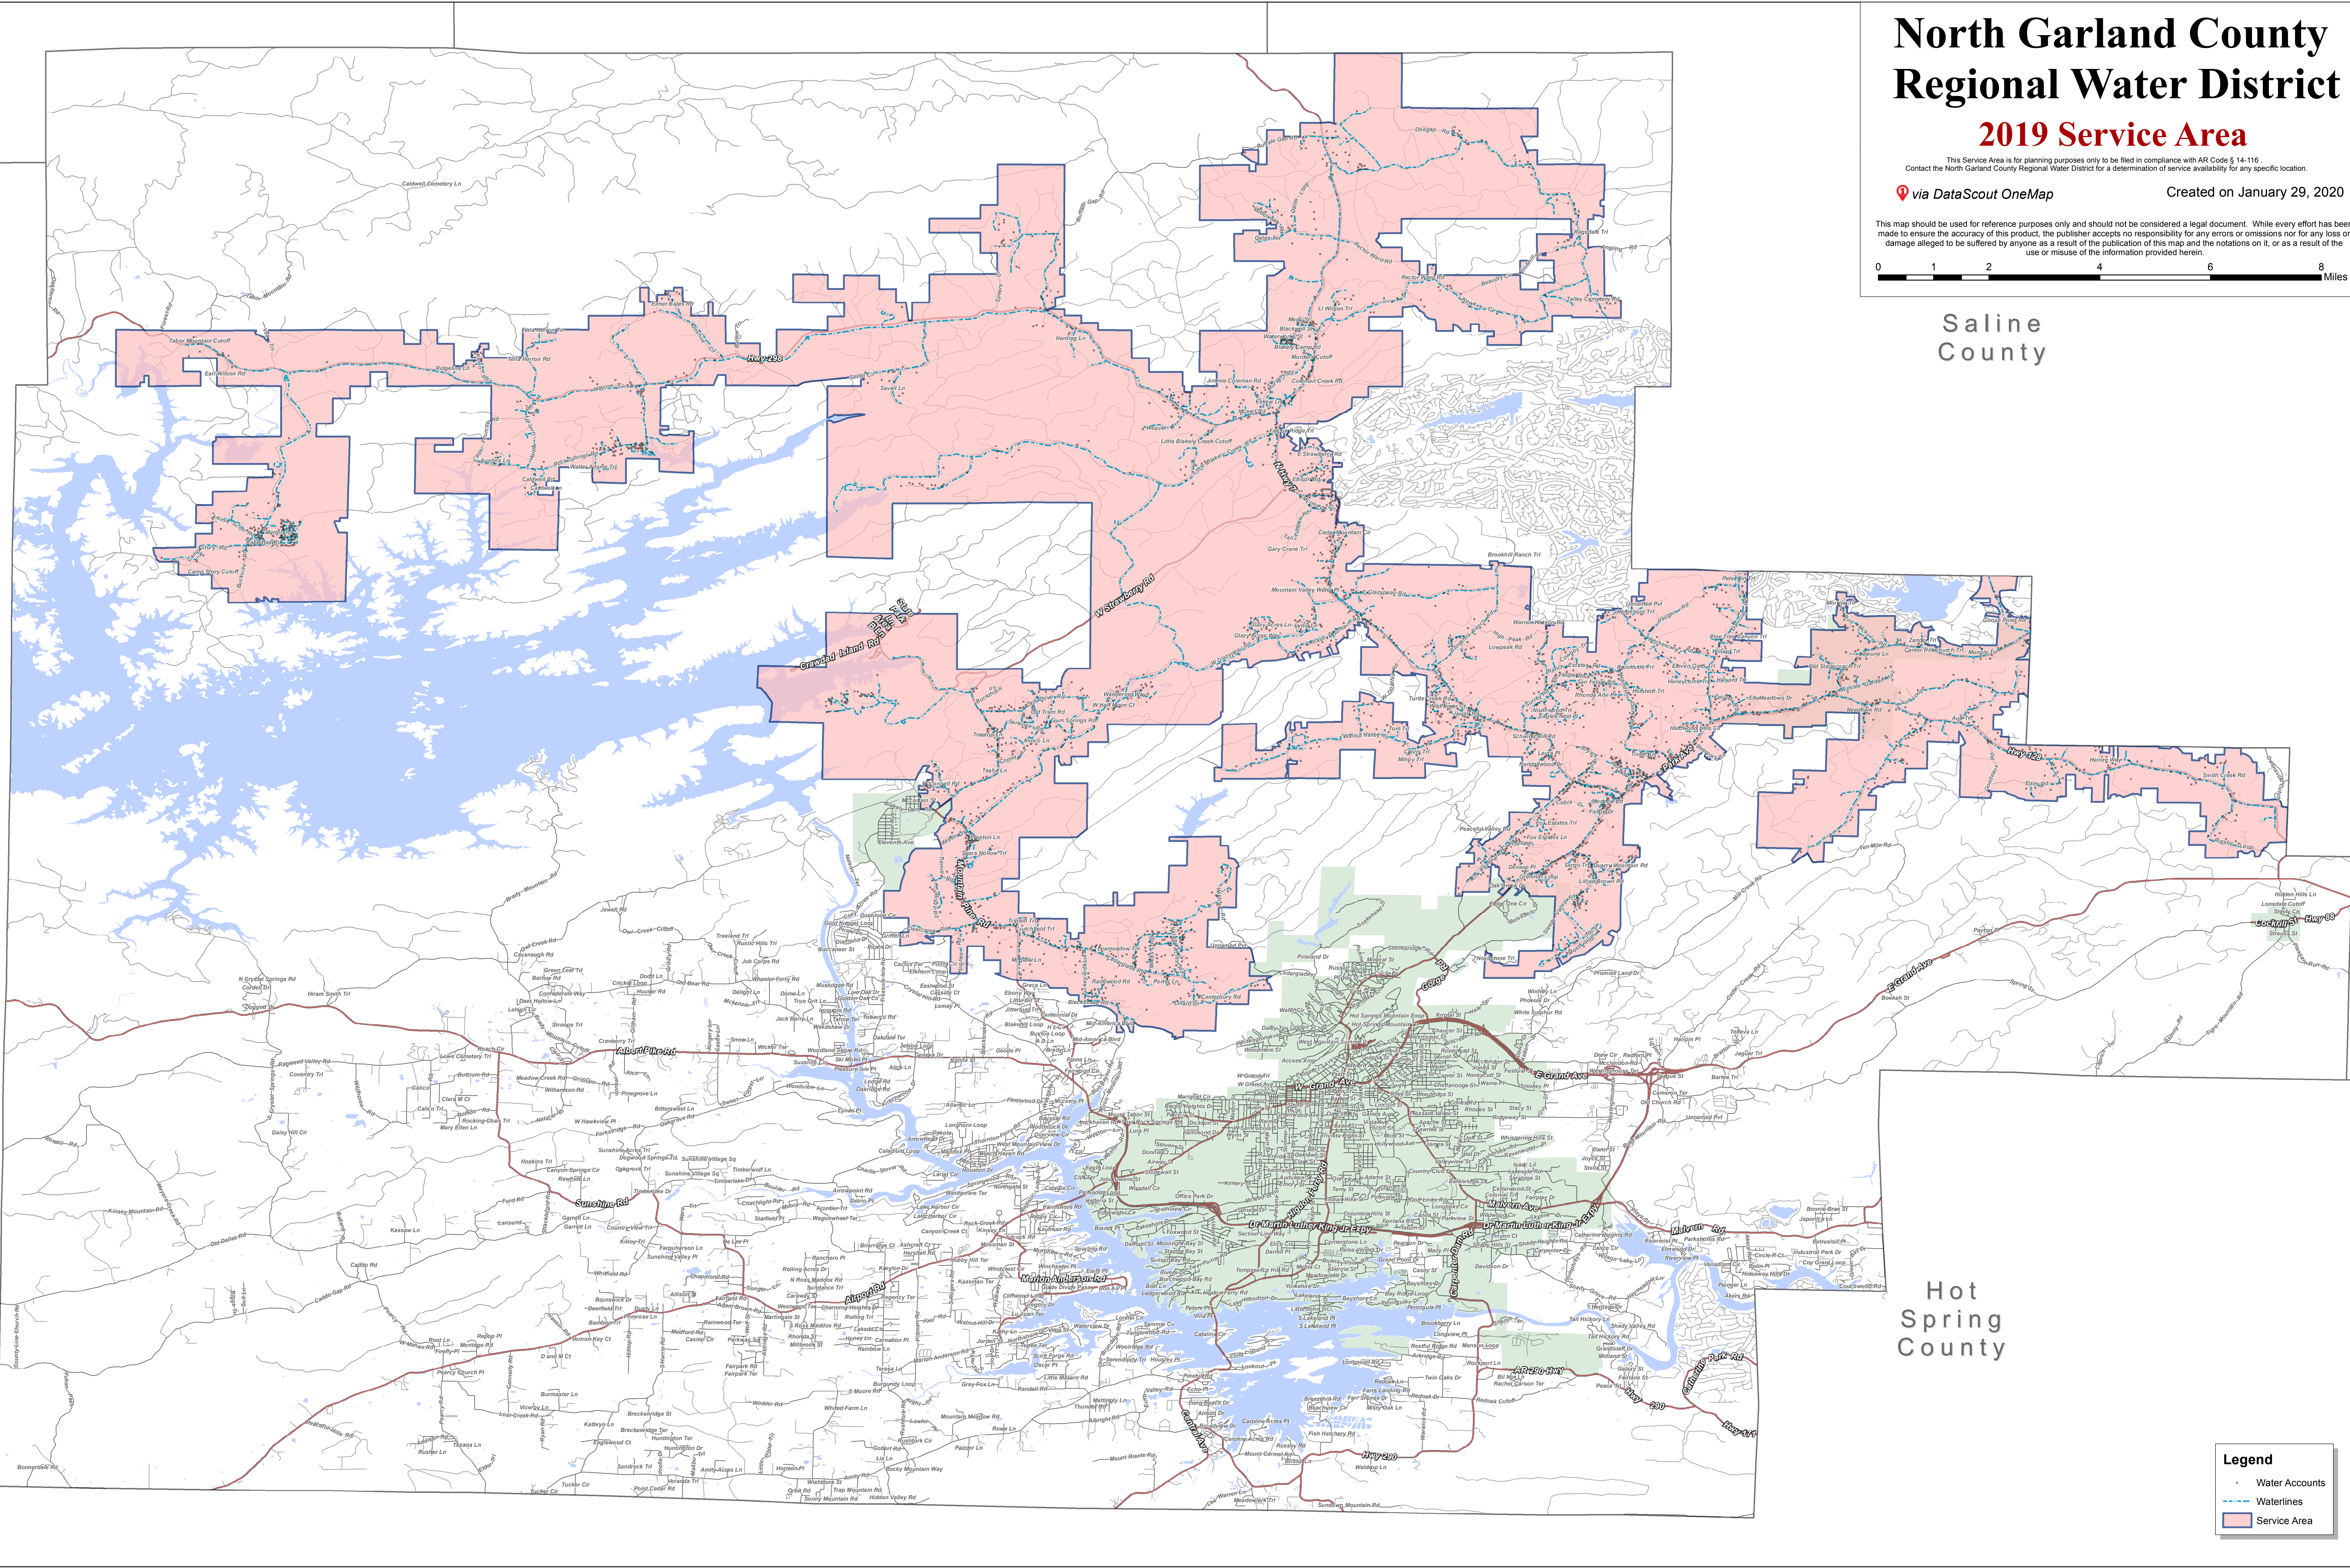

North Garland County Regional Water District 2019 Service Area

via DataScout OneMap

Created on January 29, 2020

Saline County

Hot Spring County

Legend

- Water Accounts
- Waterlines
- Service Area